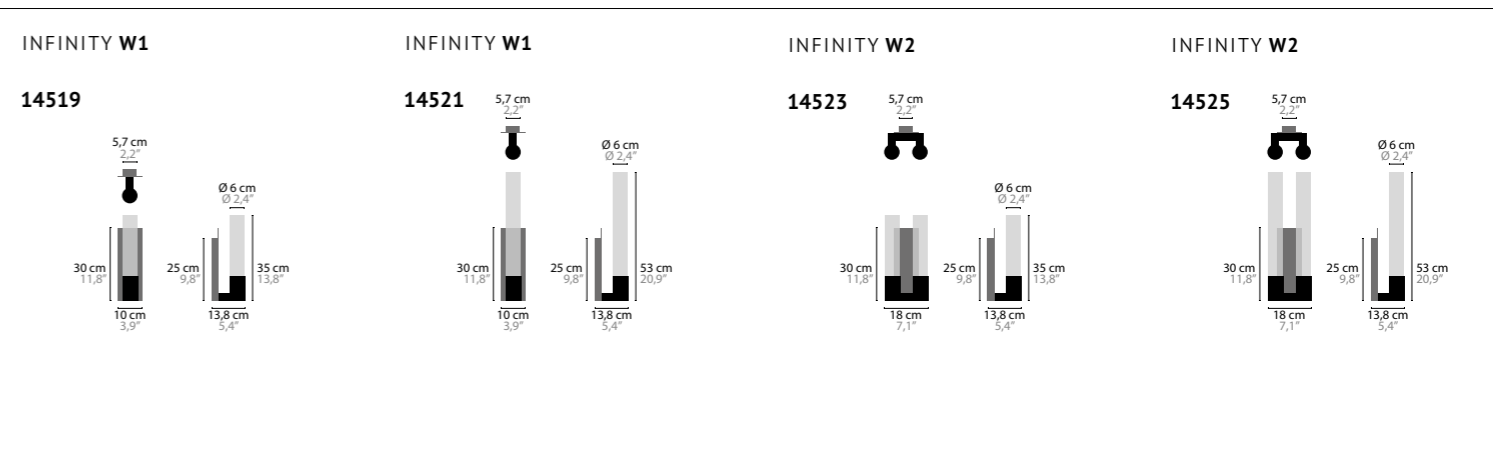

INFINITY H12 14536 Glass 4x40 cm, 4x60 cm, 4x90 cm		Colours: 00-01-02-05-10-12-13-14-16 Light source: 12 x GU10 / 220V / Max. 50W Dimmable Light source not included * 01-05 Top plate standard spray-painted. 01 will be in Sonnegold (55) colour and 05 in spray-painted bronze (56) colour. Pendants always in satin brass or bronze material. Top-plate in satin brass or bronze material on request.	Size: Ø 80 x min 90 cm Packing size 1: 92 x 92 x 22 cm Packing size 2: (2x) 121 x 22 x 28 cm Packing weight: 37 kg

INFINITY H16 14537 Glass 4x40 cm, 5x60 cm, 5x90 cm, 2x145 cm		Colours: 00-01-02-05-10-12-13-14-16 Light source: 16 x GU10 / 220V / Max. 50W Dimmable Light source not included * 01-05 Top plate standard spray-painted. 01 will be in Sonnegold (55) colour and 05 in spray-painted bronze (56) colour. Pendants always in satin brass or bronze material. Top-plate in satin brass or bronze material on request.	Size: Ø 120 x min 145 cm Packing size 1: 125 x 125 x 17 cm Packing size 2: 150 x 22 x 28 cm Packing size 3: (2x) 122 x 22 x 28 cm Packing weight: 54 kg